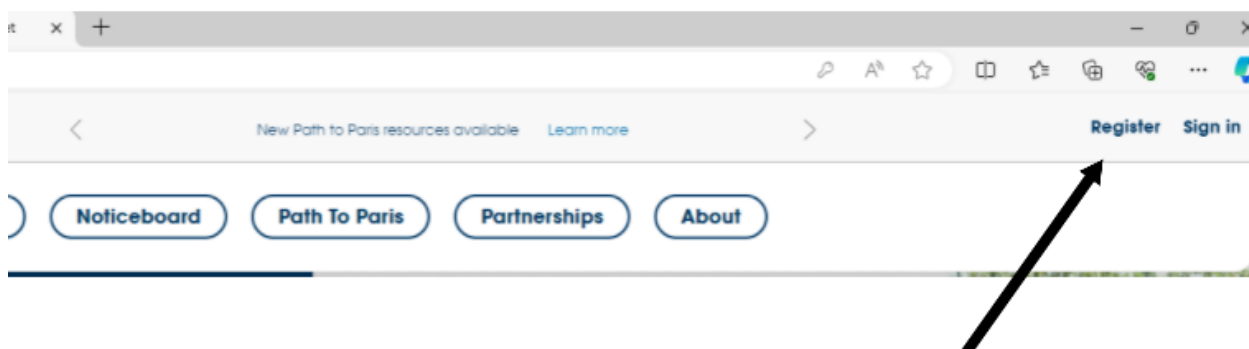

1. Google 'Path to Paris'

<https://www.getset.co.uk/pathtoparis>

2. Register for an account using an email address.

You'll only need to do this once.

3. Log activity.

4. Use our PIN - 3116

Find your Path to Paris team